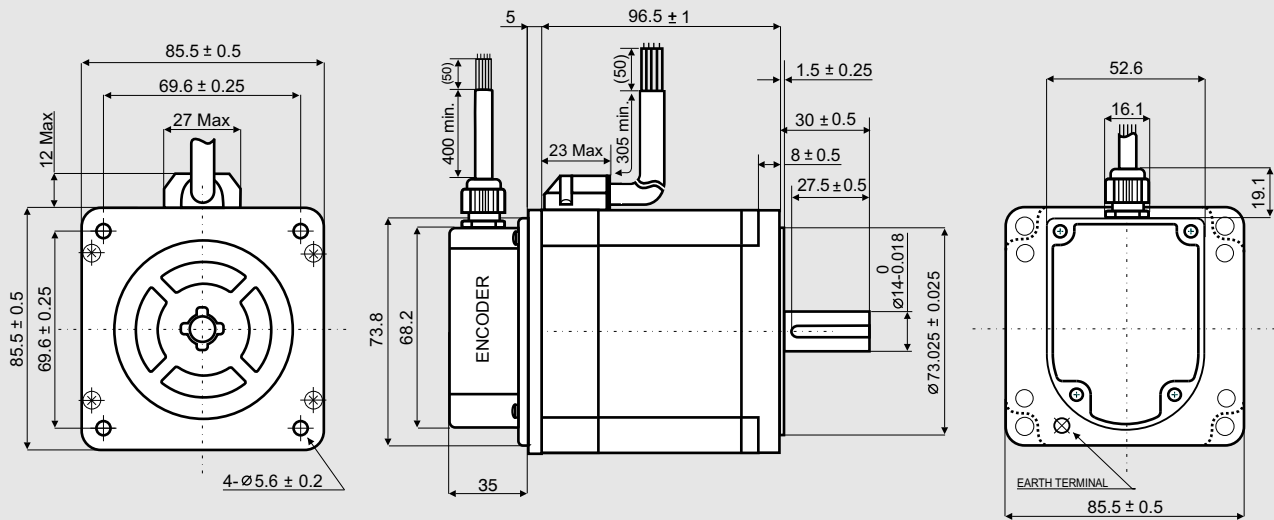

EM 3F2H-04S0

Dimensions (Unit:mm)

SANYO DENKI MOTOR FEATURES

MODEL	EM 3F2H-04S0	
SANYO DENKI MOTOR CODE	SM 2862-5225	
BASIC STEP ANGLE	1.8° ± 0.09°	
BIPOLAR PARALLEL CURRENT	(Amp)	6.0
RESISTANCE	(Ohm)	0.36
INDUCTANCE	(mH)	2.8
BIPOLAR HOLDING TORQUE	(Ncm)	700
ROTOR INERTIA	(Kg·m ² × 10 ⁻⁷)	3000
THEORETICAL ACCELERATION	(rad × sec. ⁻²)	23300
BACK E.M.F.	(V/Krpm)	120
MASS	(Kg)	3.0
INTERNATIONAL STANDARDS	UL, CSA	
INSULATION VOLTAGE	(V)	250 VAC (350 VDC)
PROTECTION DEGREE - INSULATION CLASS	IP43 - F	
LEADS CODE	V	

R.T.A. s.r.l. PAVIA (ITALY) SANYO DENKI CO., Ltd (JAPAN)

ENCODER FEATURES

POWER SUPPLY VOLTAGE	(Volt)	5 V _{DC} ± 5%	<table border="1"> <thead> <tr> <th>LEADS COLOR</th> <th>ENCODER</th> </tr> </thead> <tbody> <tr> <td>BLUE</td> <td>CHANNEL A</td> </tr> <tr> <td>GREEN</td> <td>CHANNEL B</td> </tr> <tr> <td>BLACK</td> <td>GND (0 V)</td> </tr> <tr> <td>RED</td> <td>+ DC (5 V)</td> </tr> <tr> <td colspan="2" style="text-align: center;">SHIELD</td> </tr> </tbody> </table>	LEADS COLOR	ENCODER	BLUE	CHANNEL A	GREEN	CHANNEL B	BLACK	GND (0 V)	RED	+ DC (5 V)	SHIELD	
LEADS COLOR	ENCODER														
BLUE	CHANNEL A														
GREEN	CHANNEL B														
BLACK	GND (0 V)														
RED	+ DC (5 V)														
SHIELD															
CURRENT CONSUMPTION	(mAmp)	35													
HIGH LEVEL OUTPUT	(Volt)	3.4 (TIP) - 2.4 (MIN) (I _{MAX} =10 mA)													
LOW LEVEL OUTPUT	(Volt)	0.2 (TIP) - 0.4 (MAX) (I _{MAX} =10 mA)													
OUTPUT SIGNAL		Single Ended													
RESOLUTION		400 cycles per revolution													
MAXIMUM FREQUENCY	(KHz)	60													