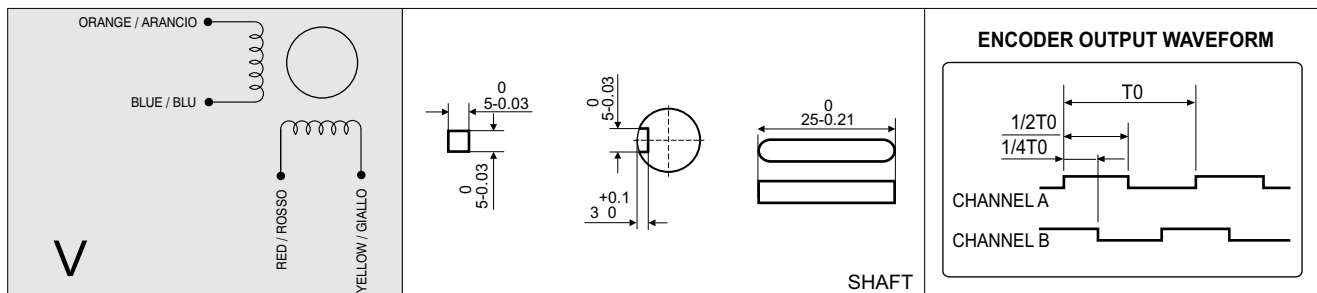

EM 3F2H-04S0

Dimensions (Unit:mm)

SANYO DENKI MOTOR FEATURES

MODEL	EM 3F2H-04S0	
SANYO DENKI MOTOR CODE	SM 2862-5225	
BASIC STEP ANGLE	1.8° ± 0.09°	
BIPOLAR PARALLEL CURRENT	(Amp)	6.0
RESISTANCE	(Ohm)	0.36
INDUCTANCE	(mH)	2.8
BIPOLAR HOLDING TORQUE	(Ncm)	700
ROTOR INERTIA	(Kg·m ² × 10 ⁻⁷)	3000
THEORETICAL ACCELERATION	(rad × sec. ⁻²)	23300
BACK E.M.F.	(V/Krpm)	120
MASS	(Kg)	3.0
INTERNATIONAL STANDARDS	UL, CSA	
INSULATION VOLTAGE	(V)	250 VAC (350 VDC)
PROTECTION DEGREE - INSULATION CLASS	IP43 - F	
LEADS CODE	V	

R.T.A. s.r.l. PAVIA (ITALY) SANYO DENKI CO., Ltd (JAPAN)

ENCODER FEATURES

POWER SUPPLY VOLTAGE	(Volt)	5 V _{DC} ± 5%	<table border="1"> <thead> <tr> <th>LEADS COLOR</th> <th>ENCODER</th> </tr> </thead> <tbody> <tr> <td>BLUE</td> <td>CHANNEL A</td> </tr> <tr> <td>GREEN</td> <td>CHANNEL B</td> </tr> <tr> <td>BLACK</td> <td>GND (0 V)</td> </tr> <tr> <td>RED</td> <td>+ DC (5 V)</td> </tr> <tr> <td colspan="2" style="text-align: center;">SHIELD</td> </tr> </tbody> </table>	LEADS COLOR	ENCODER	BLUE	CHANNEL A	GREEN	CHANNEL B	BLACK	GND (0 V)	RED	+ DC (5 V)	SHIELD	
LEADS COLOR	ENCODER														
BLUE	CHANNEL A														
GREEN	CHANNEL B														
BLACK	GND (0 V)														
RED	+ DC (5 V)														
SHIELD															
CURRENT CONSUMPTION	(mAmp)	35													
HIGH LEVEL OUTPUT	(Volt)	3.4 (TIP) - 2.4 (MIN) (I _{MAX} =10 mA)													
LOW LEVEL OUTPUT	(Volt)	0.2 (TIP) - 0.4 (MAX) (I _{MAX} =10 mA)													
OUTPUT SIGNAL		Single Ended													
RESOLUTION		400 cycles per revolution													
MAXIMUM FREQUENCY	(KHz)	60													