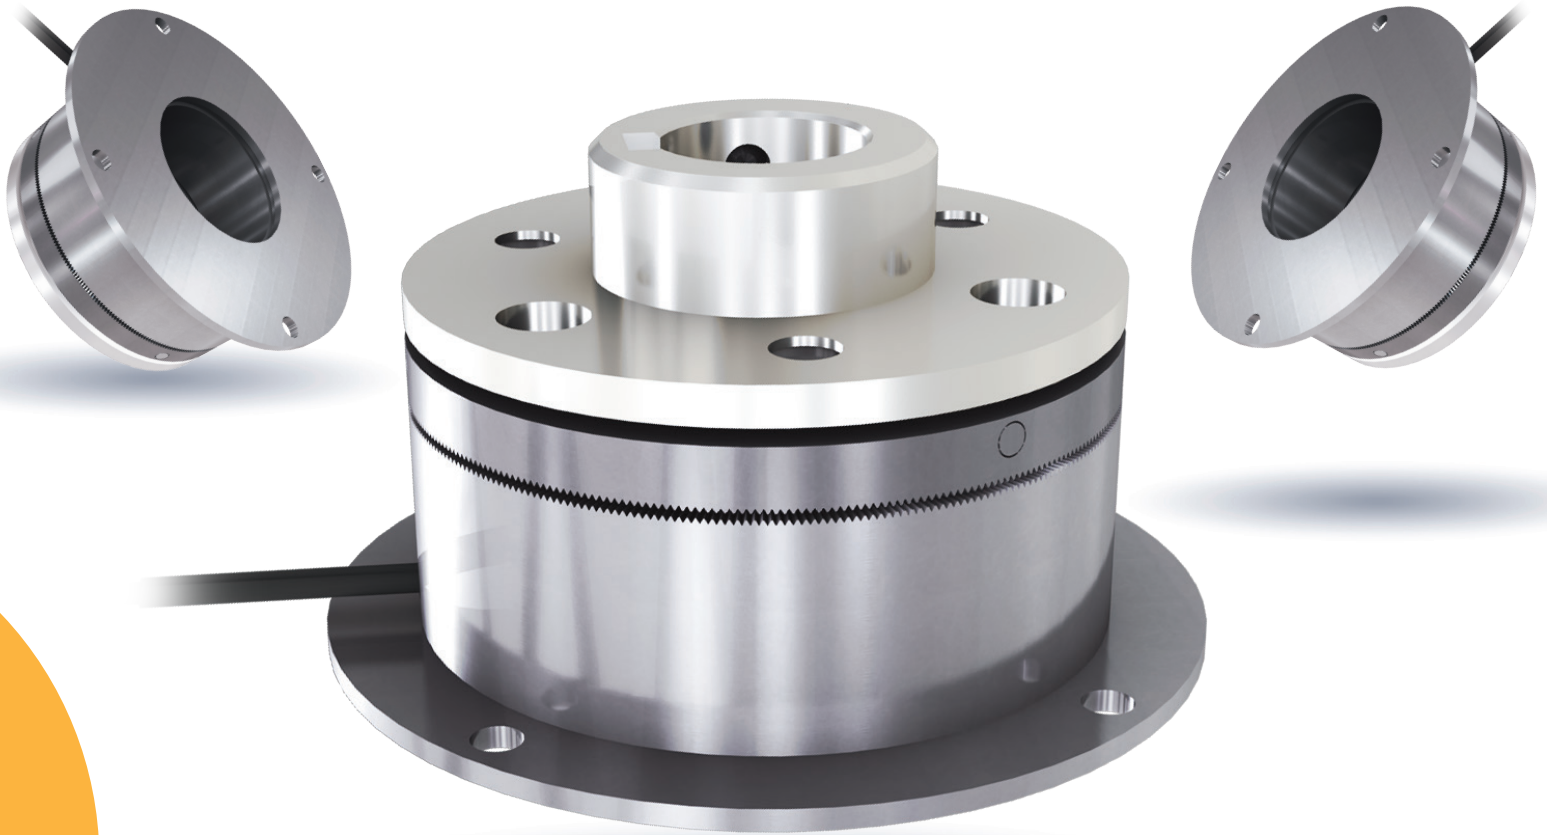

# SG Transmission

Electromagnetic Clutch & Brake Solutions

## PERMANENT MAGNET TOOTHED BRAKE

### HIGH TORQUE

- Compact size
- Power off brake engagement
- Precision holding
- Optional number of teeth
- No slip
- Fail safe

Available as standard products or customised to meet your specific requirements. Contact us on 01388 770 360